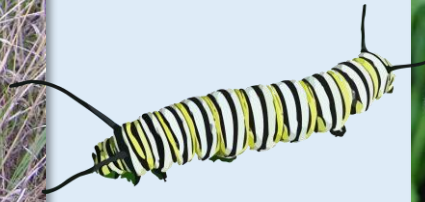

# Monarch host Milkweeds

Butterfly weed (*Asclepias tuberosa*)  
1 1/2-2' tall, dry soils  
Bright orange flowers.

Swamp MW (*Asclepias incarnata*)  
2-4' tall, moist to wet soils  
Deep pink flower

Sandhills MW (*Asclepias humistrata*)  
More prostrate 1-1 1/2' tall. Deep sands.  
Fleshy pink/purple veined leaves

Clasping MW (*Asclepias amplexicaulis*)  
3-4' tall, dry uplands  
Wavy leaf and clasping base  
Pink Purple flowers